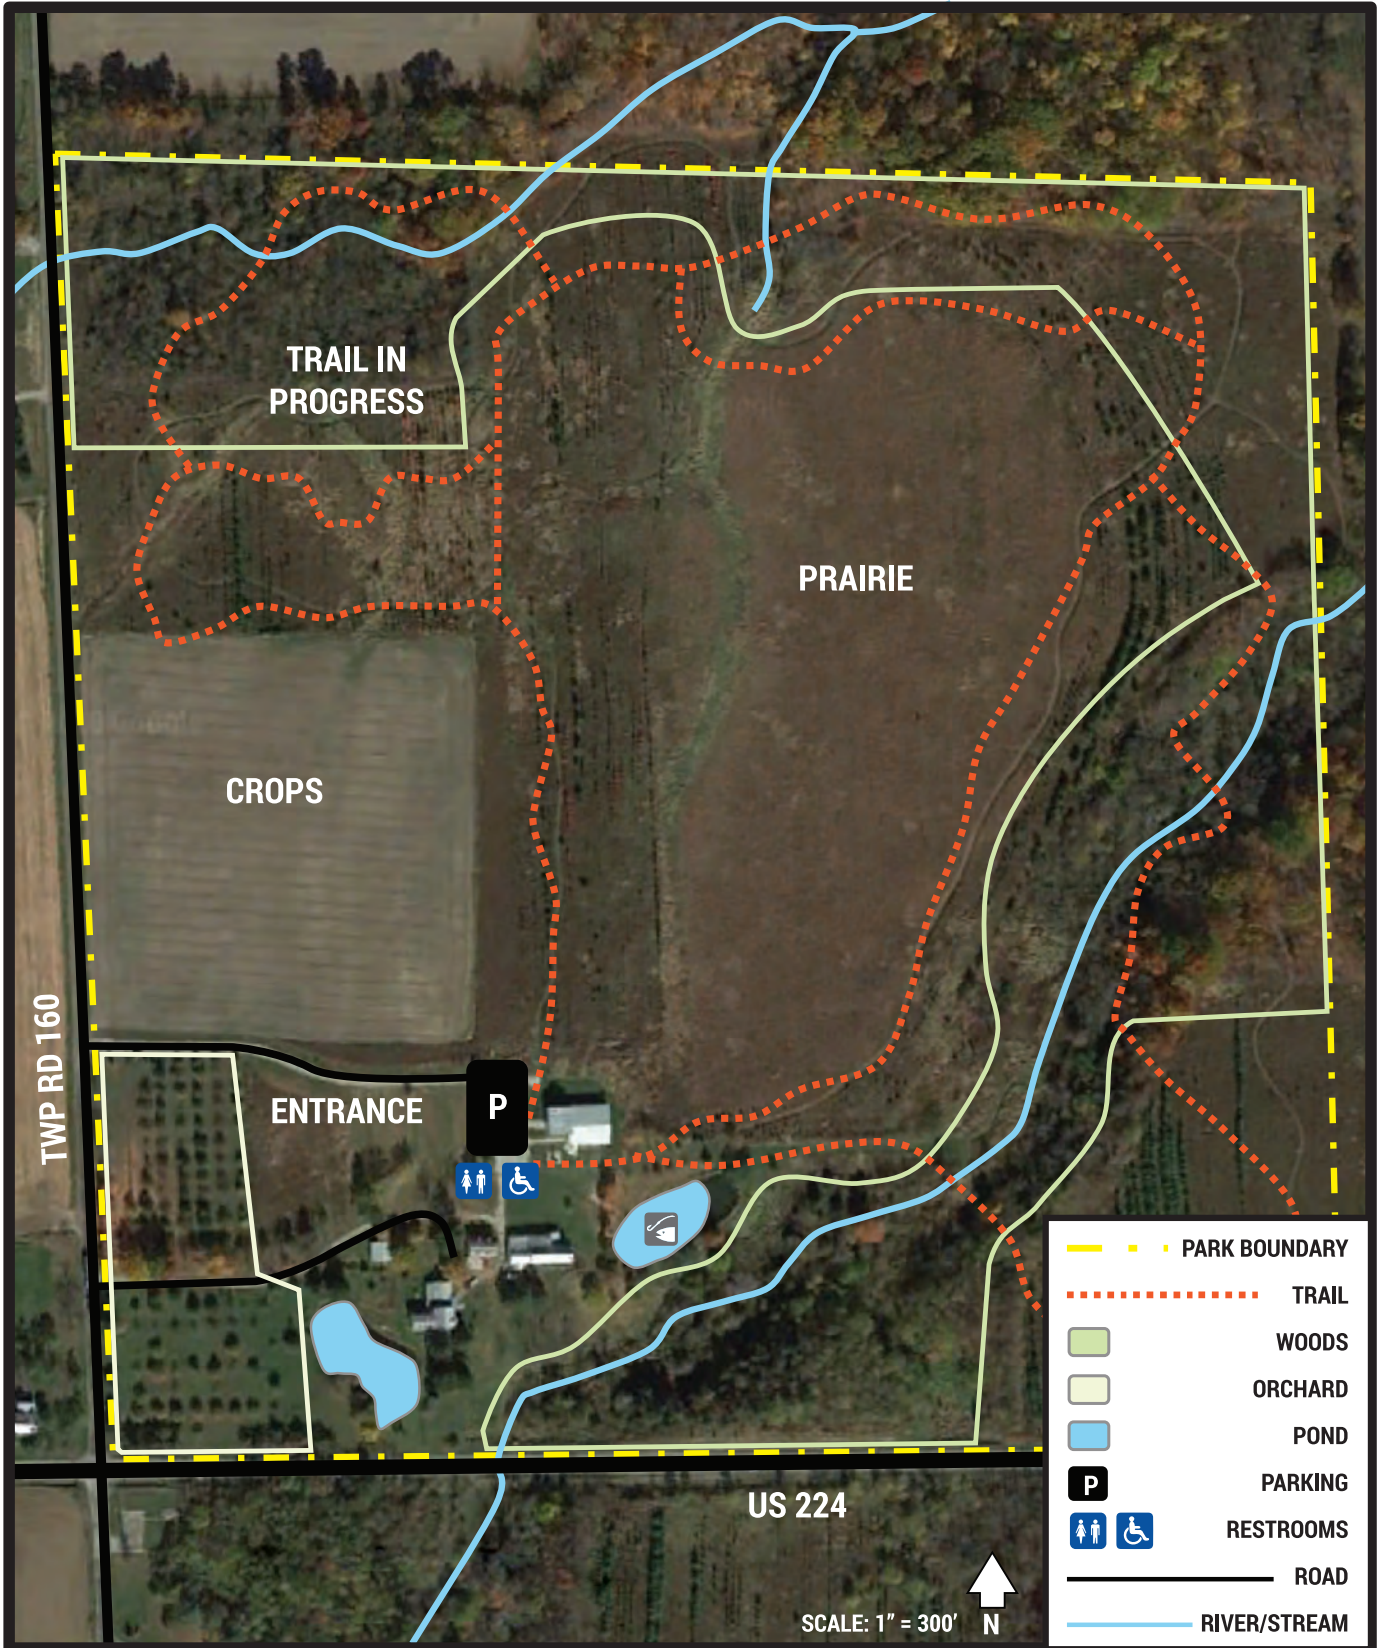

# ASHLAND COUNTY PARK DISTRICT

## PINE HILL PARK - SAUER'S FARM

Hiking

Waterfowl

Fishing

Bird Watching

Playground

Event Center

Geocaching

Limited Hunting