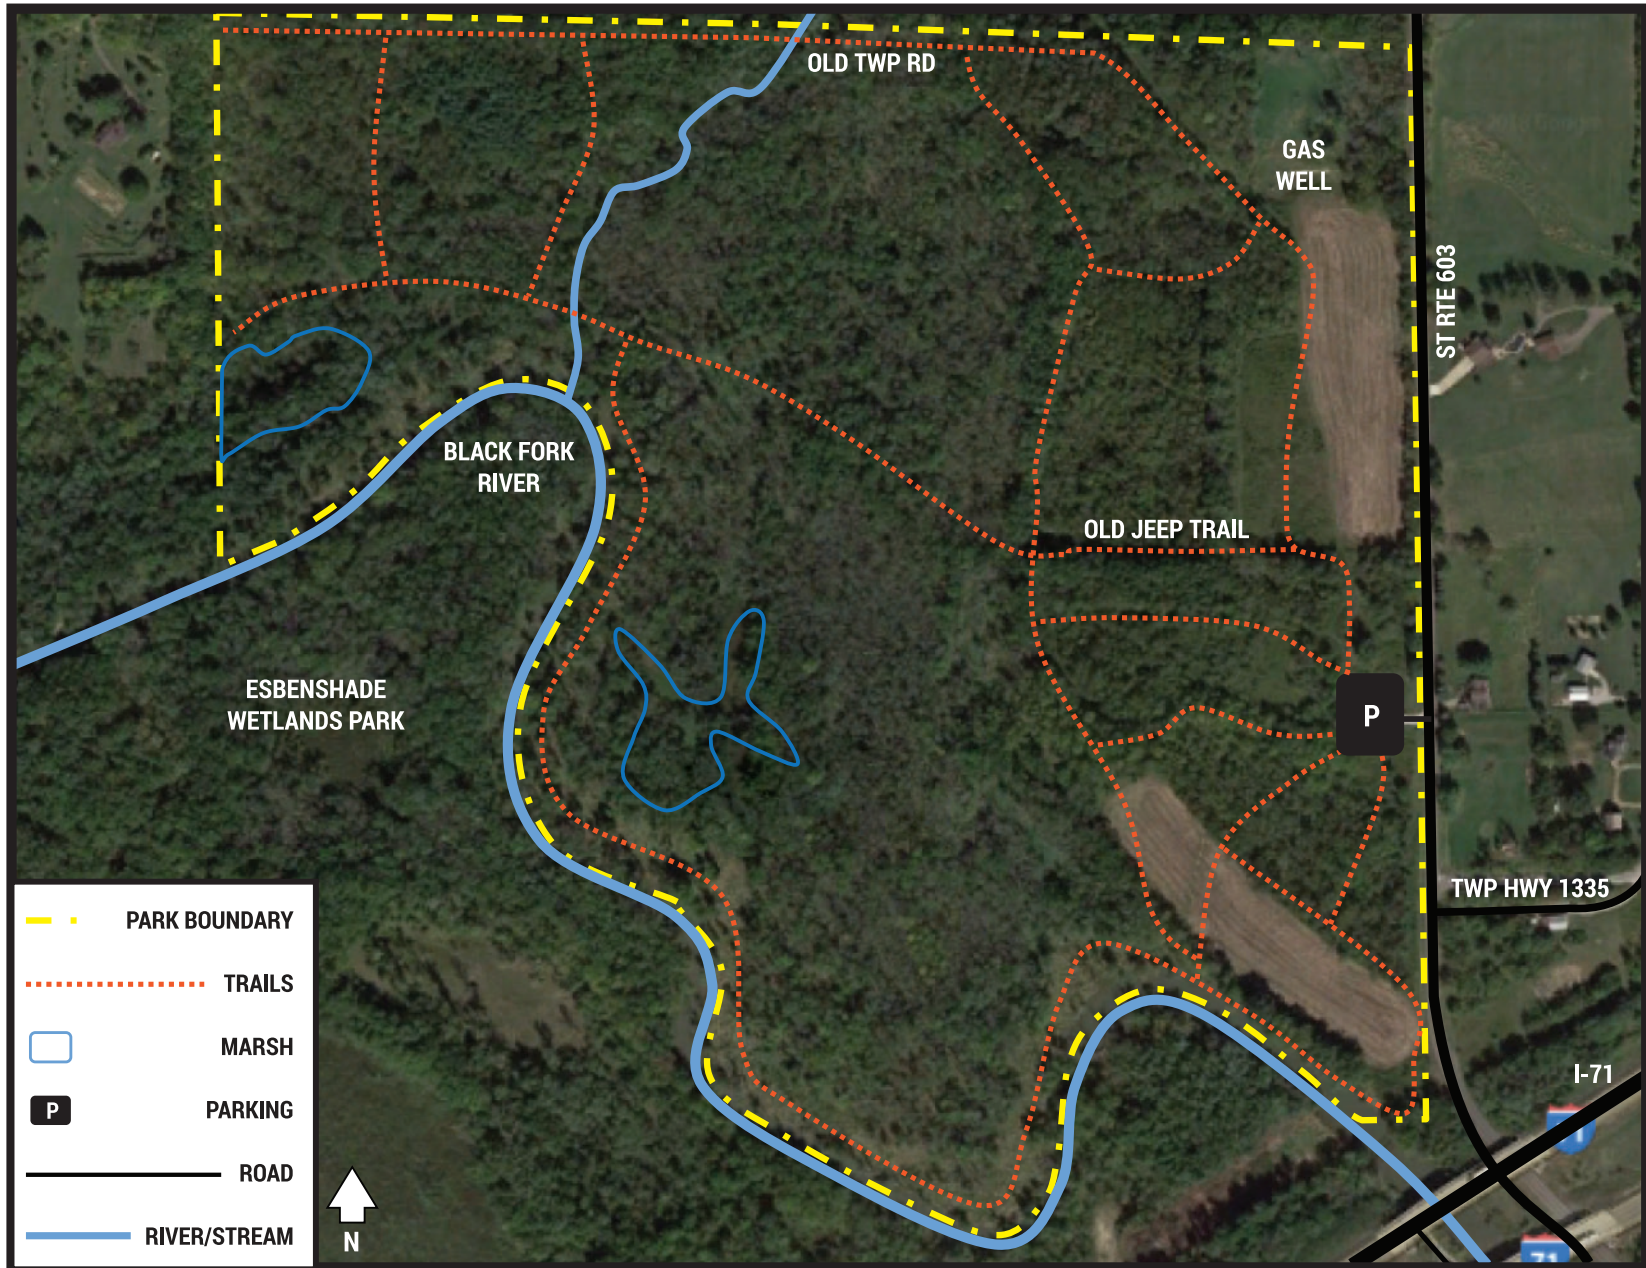

# ASHLAND COUNTY PARK DISTRICT GILLIOM-CHERP NATURE PARK

Hiking

Fishing

Canoeing/  
Kayaking

Waterfowl

Bird  
Watching

Geocaching

Hunting