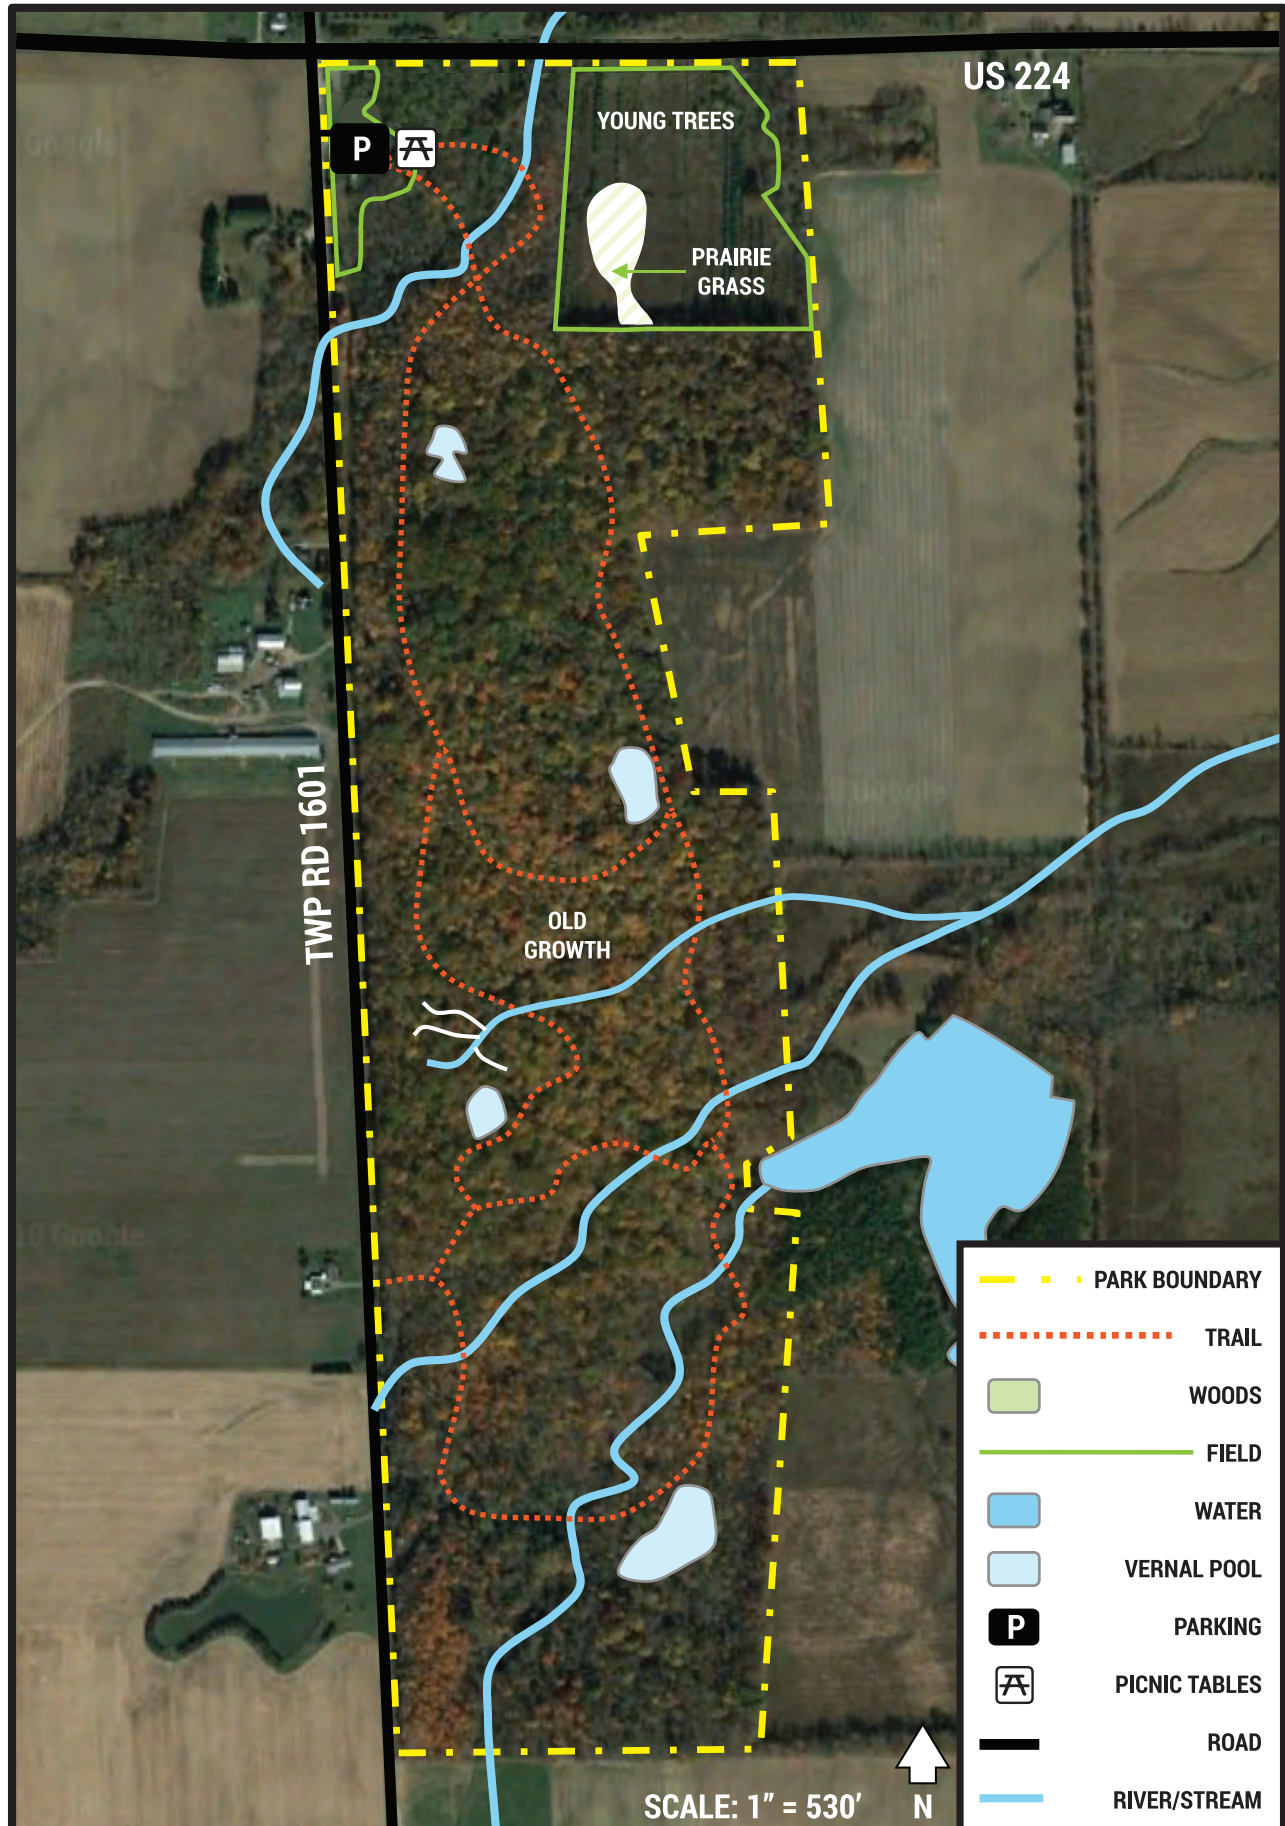

# ASHLAND COUNTY PARK DISTRICT

## PINE HILL PARK - CRALL WOODS

Hiking

Bird Watching

Playground

National Landmark

Wildflowers

Geocaching