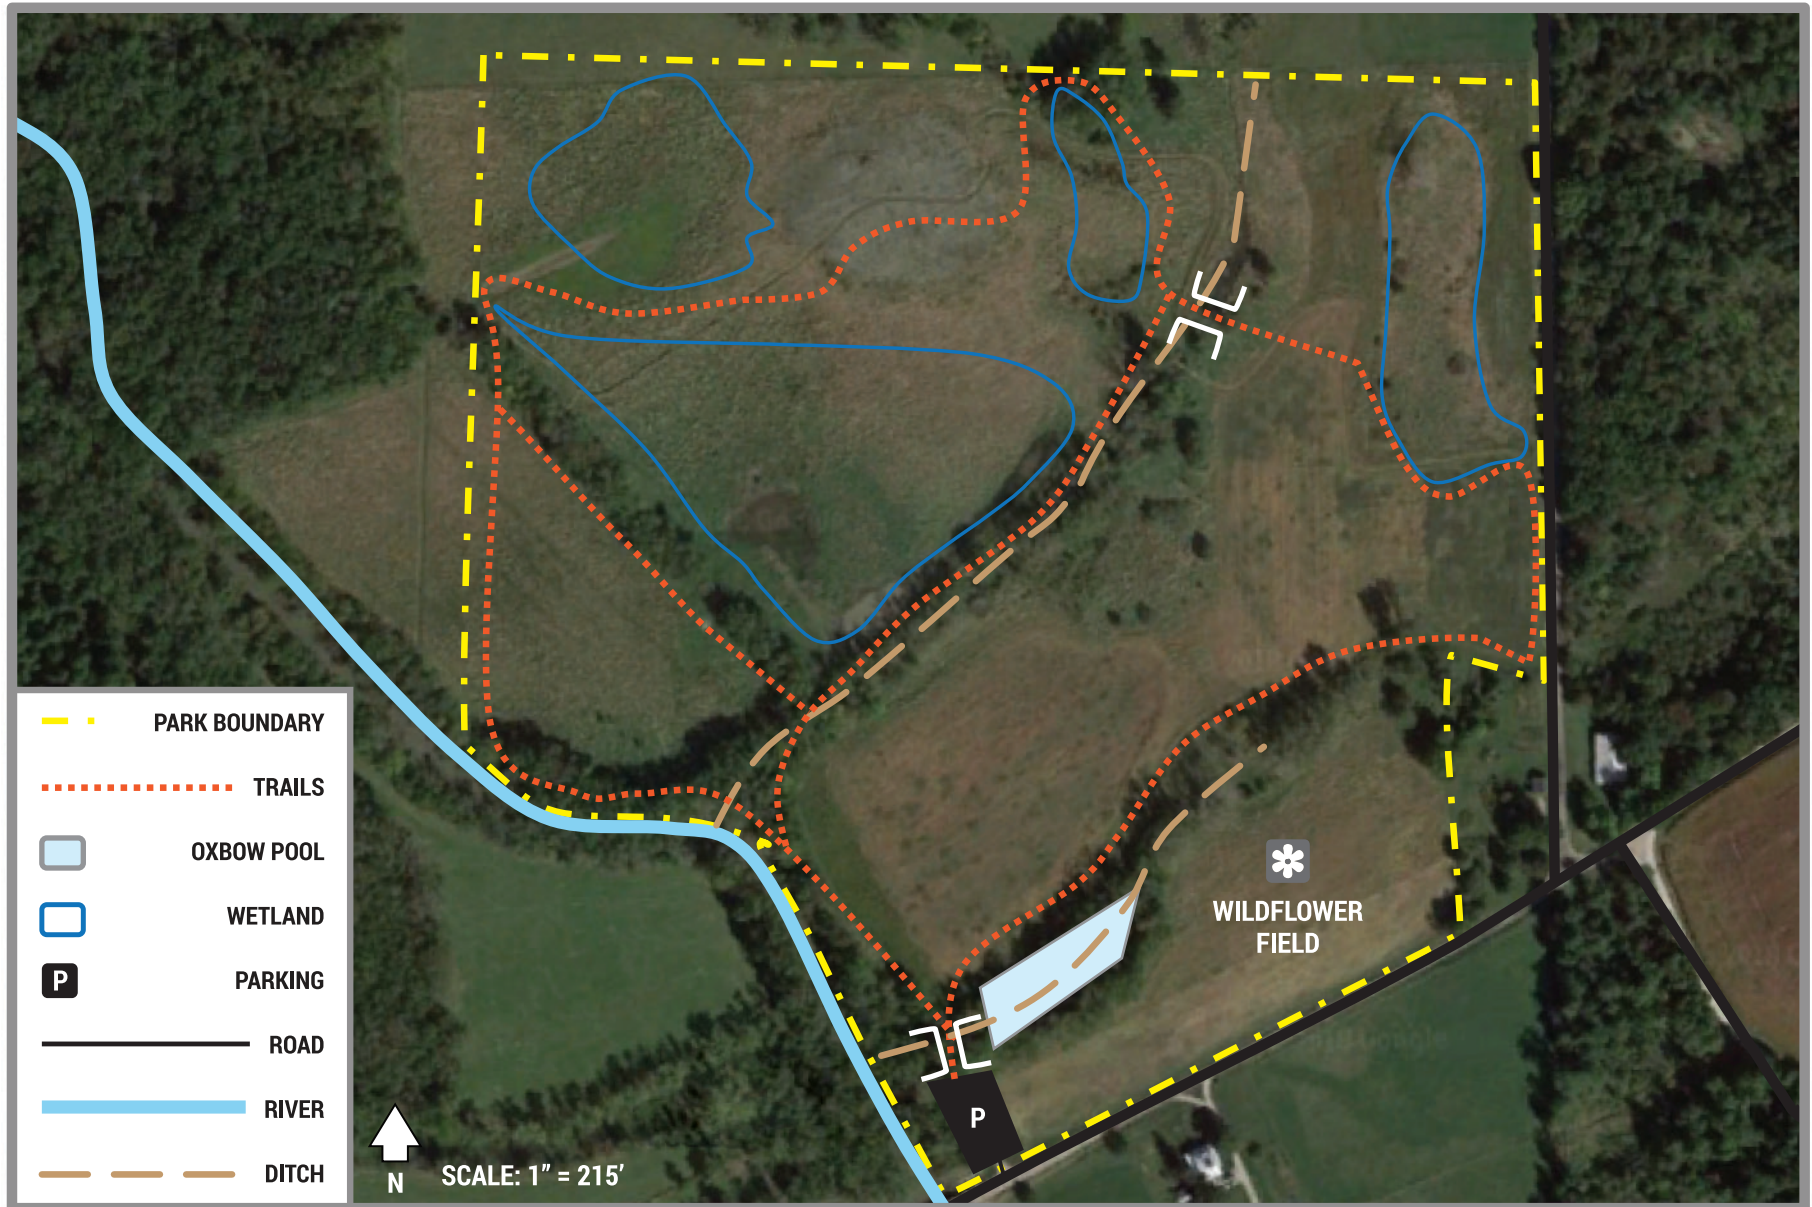

ASHLAND COUNTY PARK DISTRICT CARPENTER WATERFOWL PARK

Hiking

Fishing

Canoeing/
Kayaking

Waterfowl

Bird
Watching

Geocaching

Hunting

Wildflowers

WWW.ASHLANDCOUNTYPARKS.COM