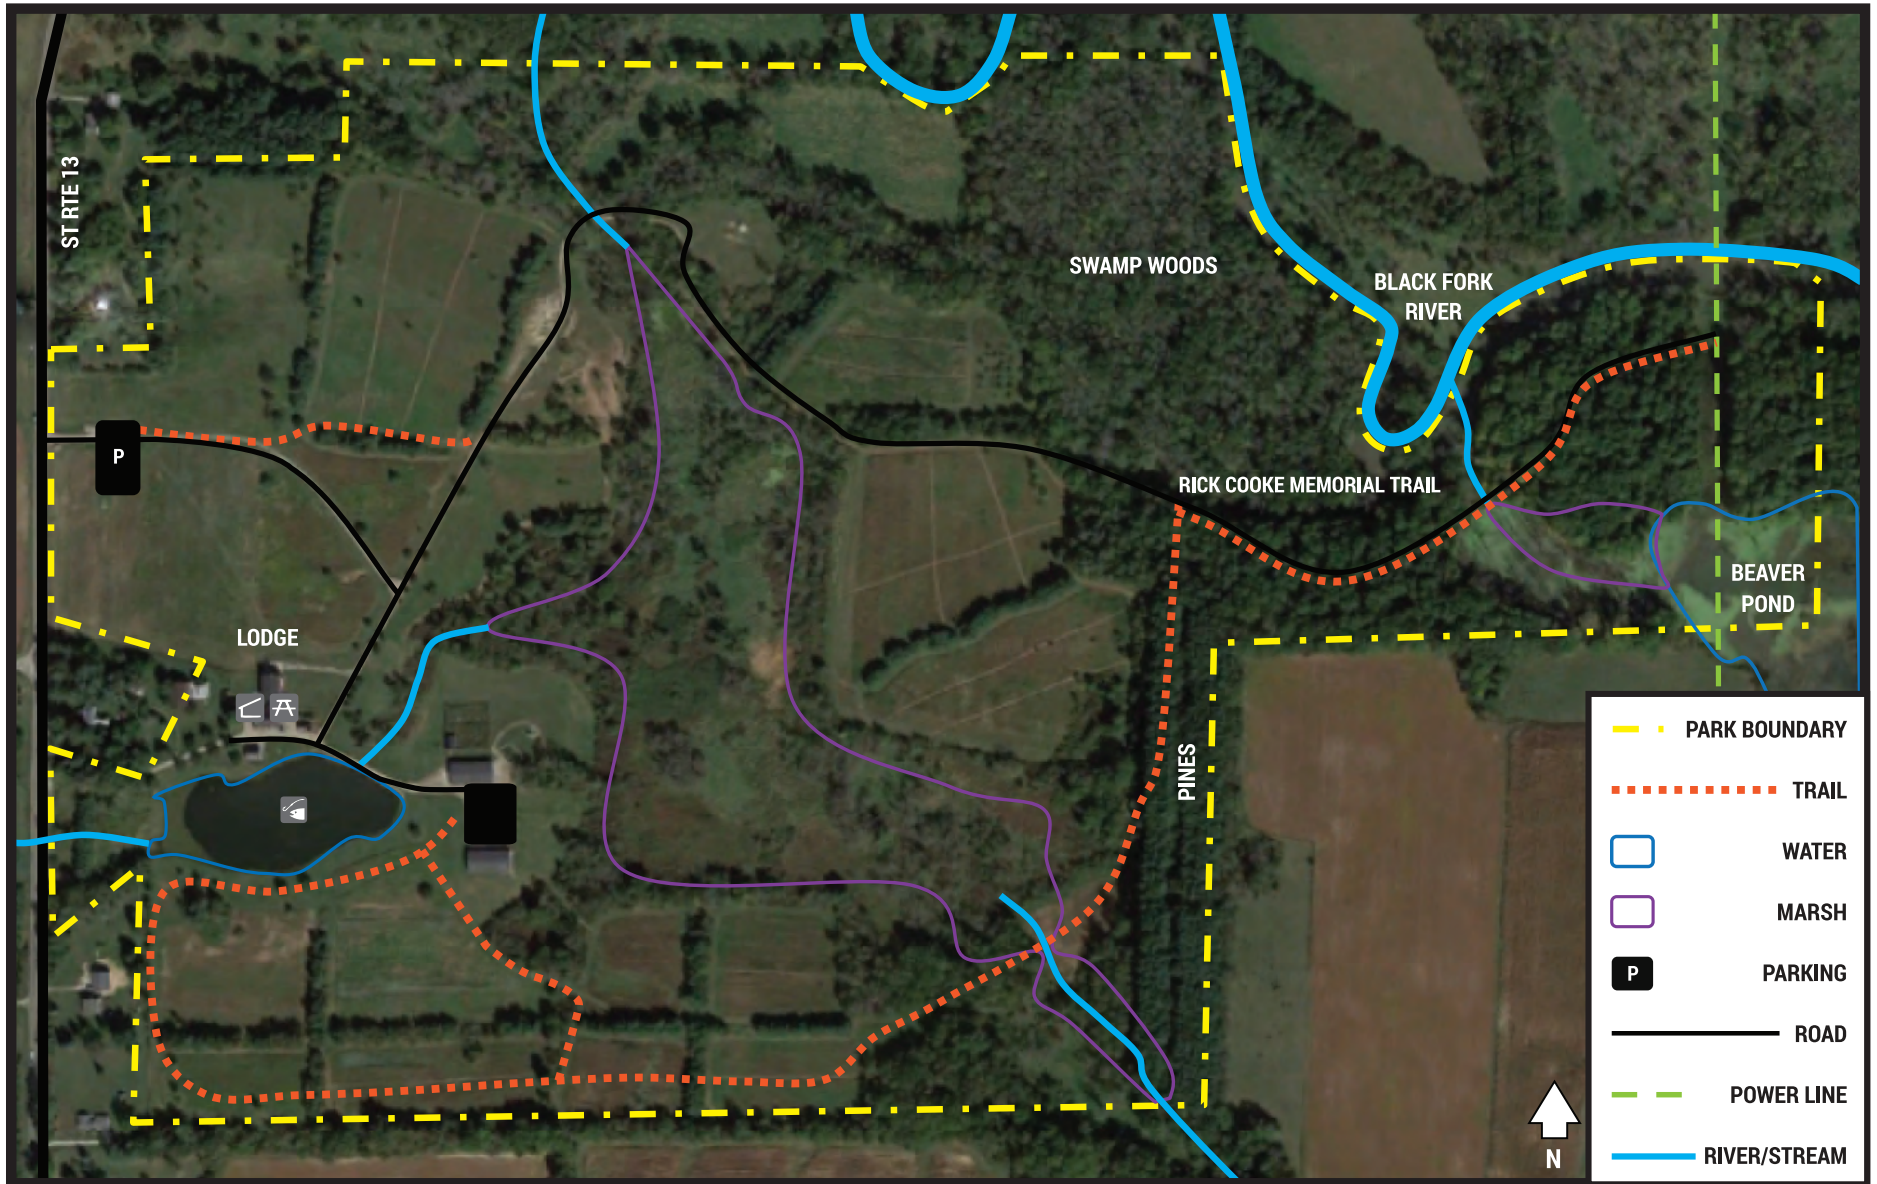

ASHLAND COUNTY PARK DISTRICT COOKE FAMILY MEMORIAL PARK

WWW.ASHLANDCOUNTYPARKS.COM

Hiking

Picnic Area

Fishing

Bird Watching

Waterfowl

Event Center

Horseback Riding

Geocaching

Hunting