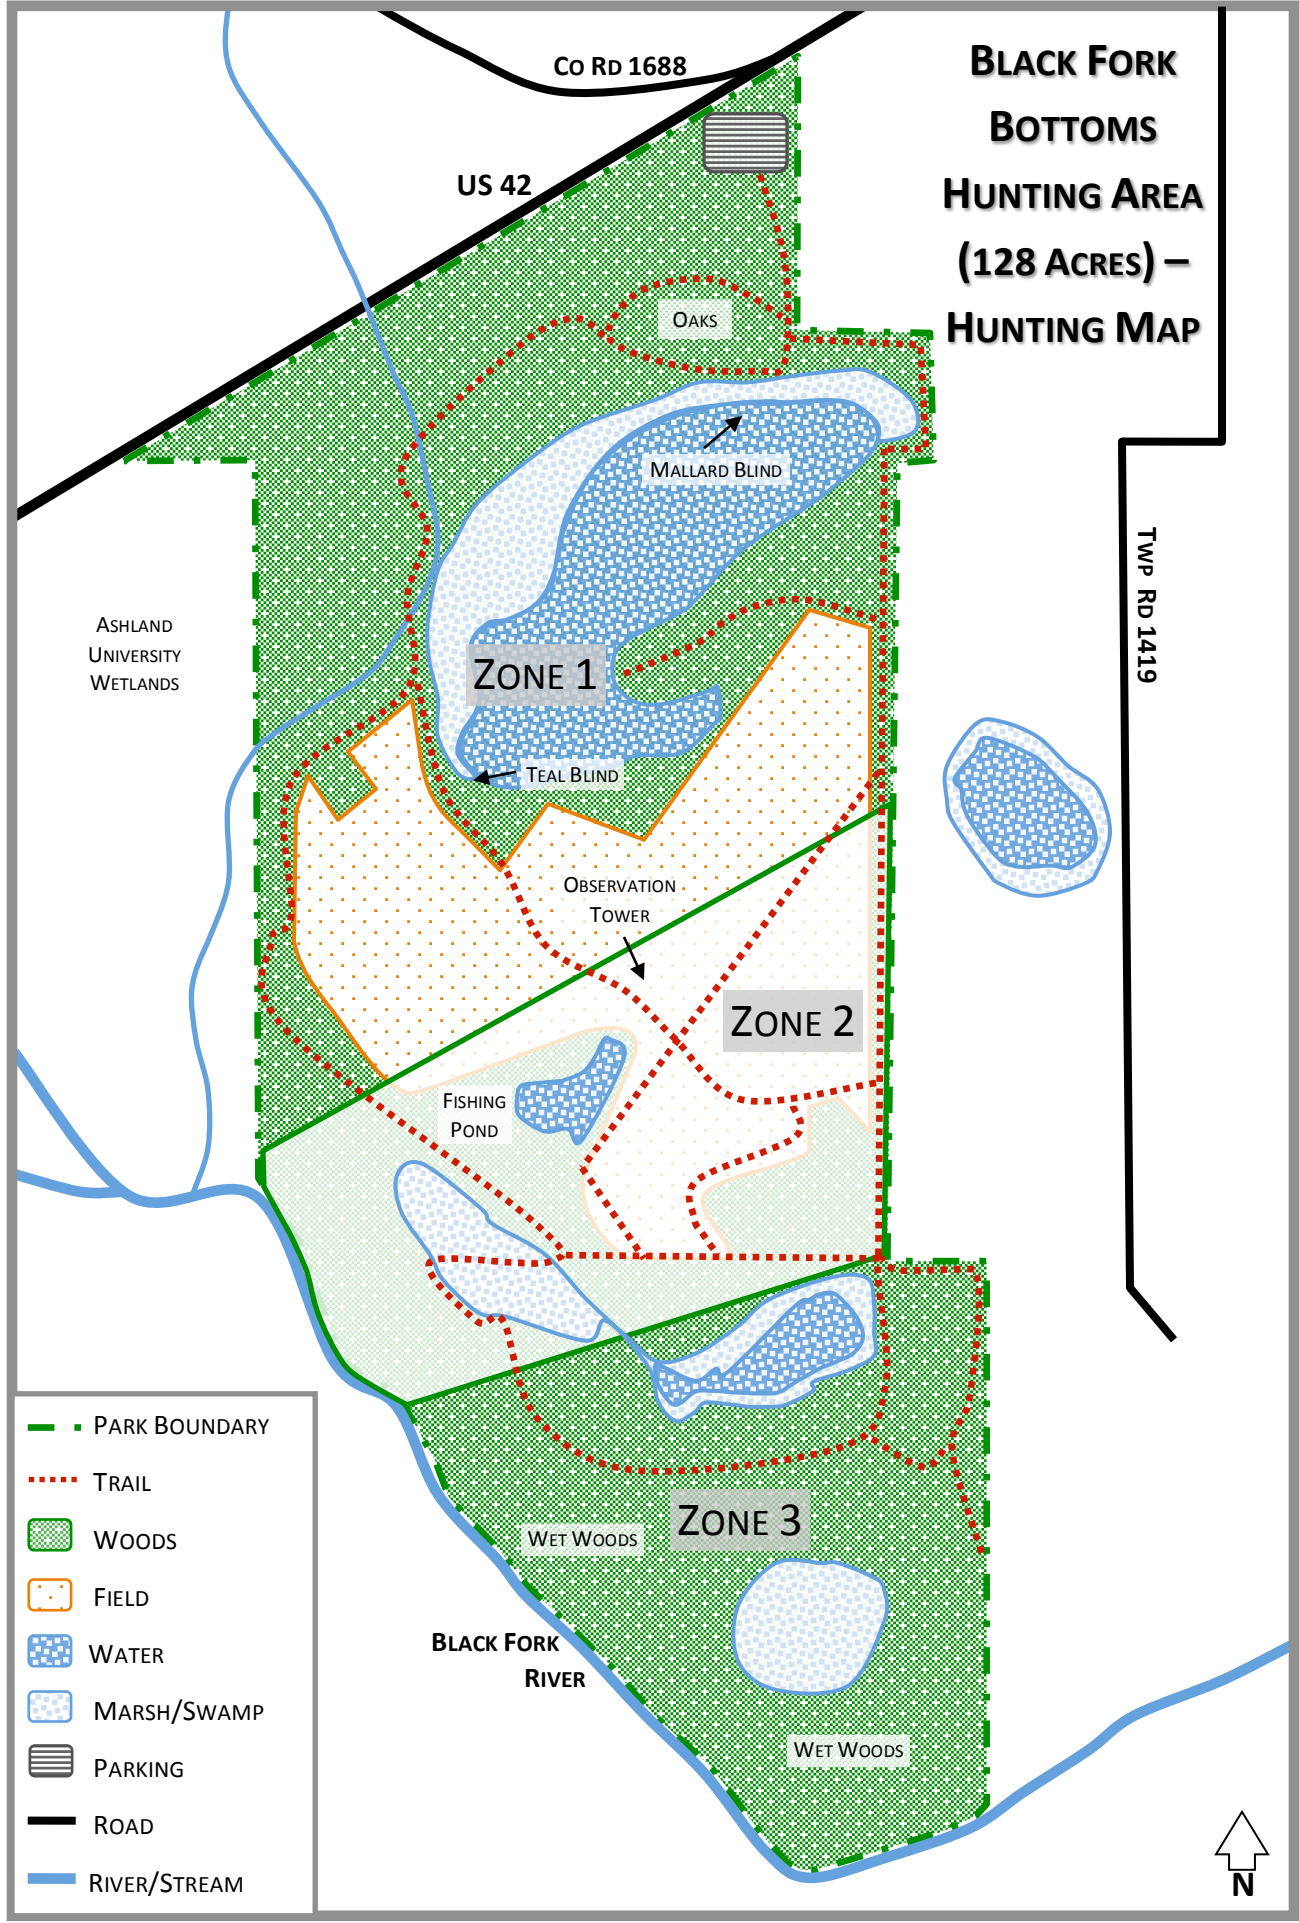

BLACK FORK BOTTOMS HUNTING AREA (128 ACRES) – HUNTING MAP

-  PARK BOUNDARY
-  TRAIL
-  WOODS
-  FIELD
-  WATER
-  MARSH/SWAMP
-  PARKING
-  ROAD
-  RIVER/STREAM