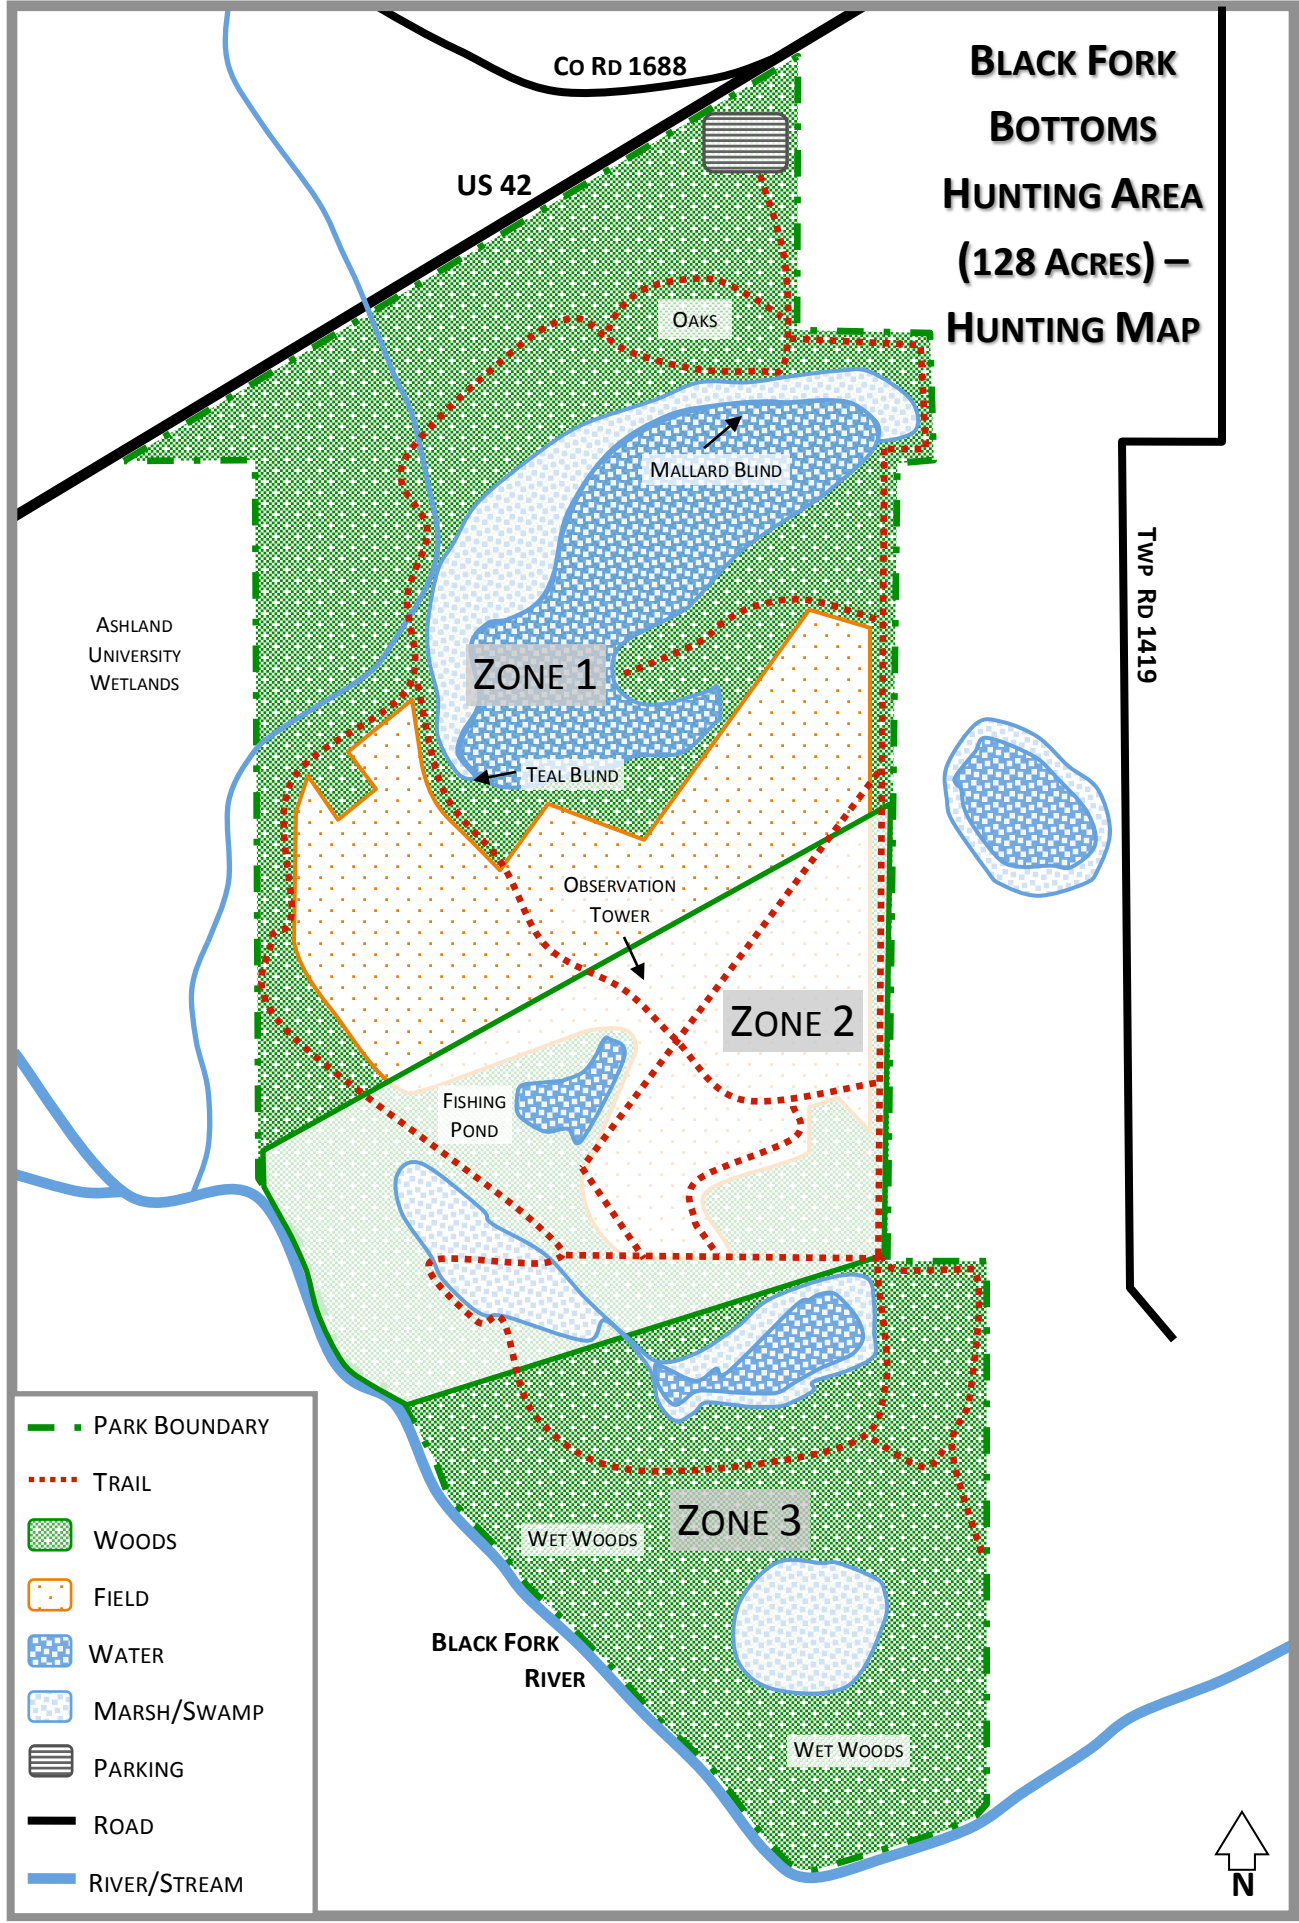

BLACK FORK BOTTOMS HUNTING AREA (128 ACRES) – HUNTING MAP

- - - PARK BOUNDARY
- . . . TRAIL
- WOODS
- FIELD
- WATER
- MARSH/SWAMP
- PARKING
- ROAD
- RIVER/STREAM