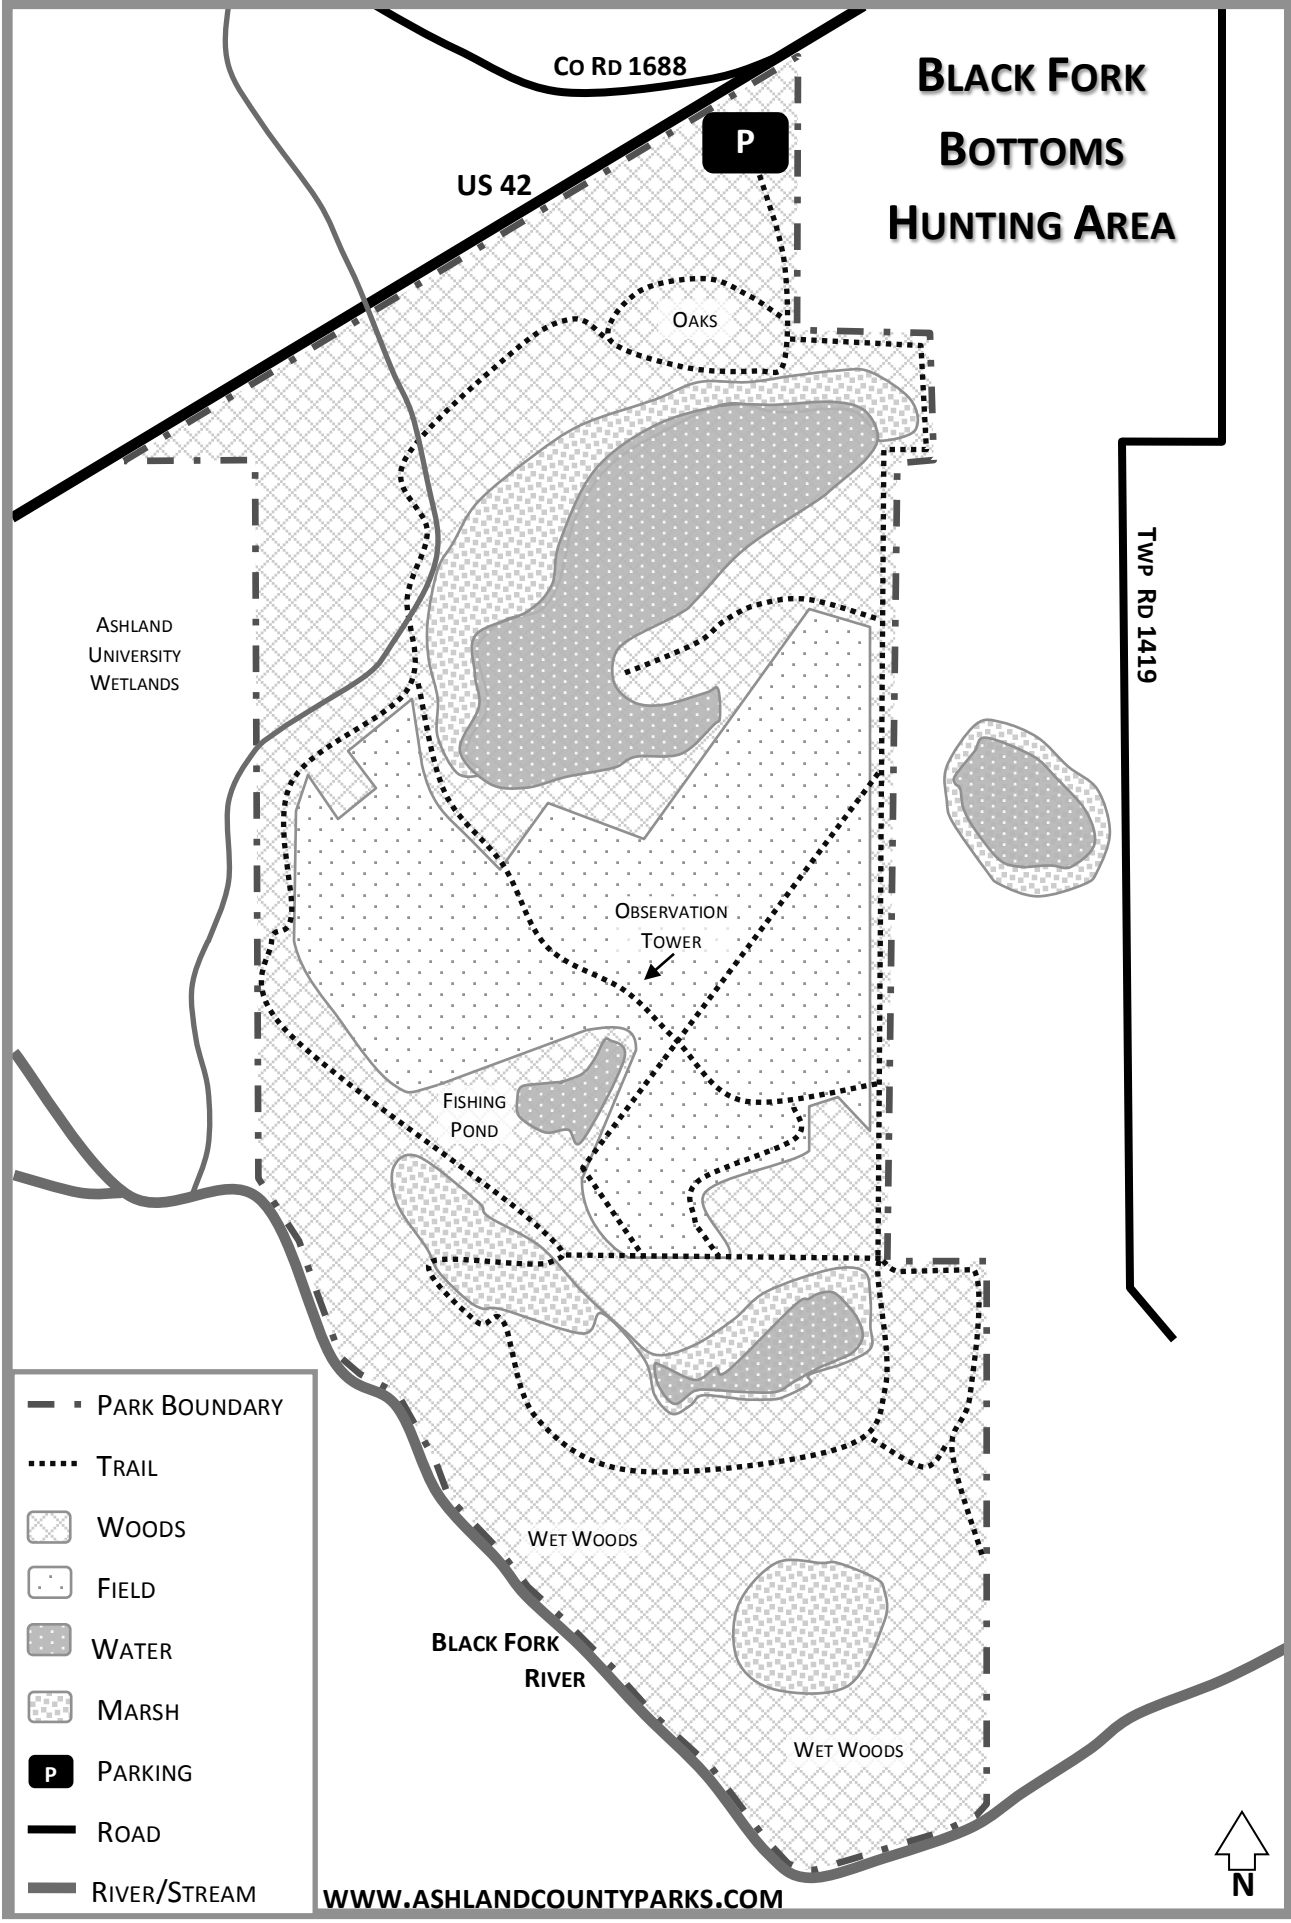

BLACK FORK BOTTOMS HUNTING AREA

- PARK BOUNDARY
- TRAIL
- [Cross-hatch pattern] WOODS
- [Dotted pattern] FIELD
- [Dark grey stippled pattern] WATER
- [Light grey stippled pattern] MARSH
- [Black square with 'P'] PARKING
- ROAD
- RIVER/STREAM